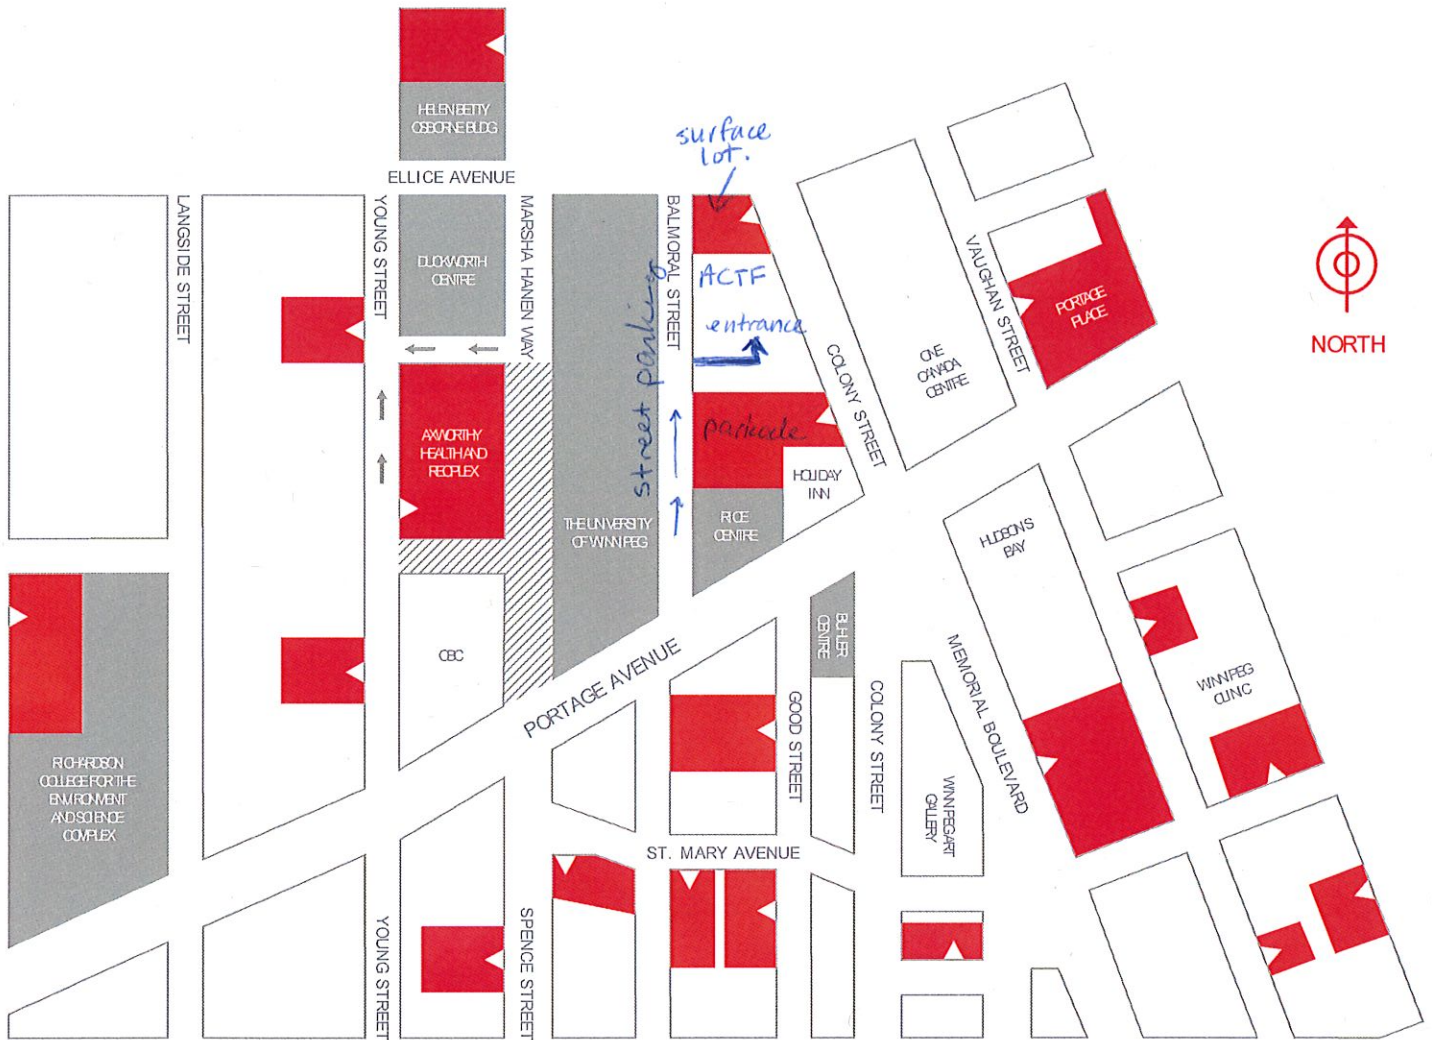

PARKING MAP

THE UNIVERSITY OF
WINNIPEG

- ONE WAY
- /// WALKING TRAFFIC ONLY
- PARKING LOT
- ▷ PARKING LOT ENTRANCE