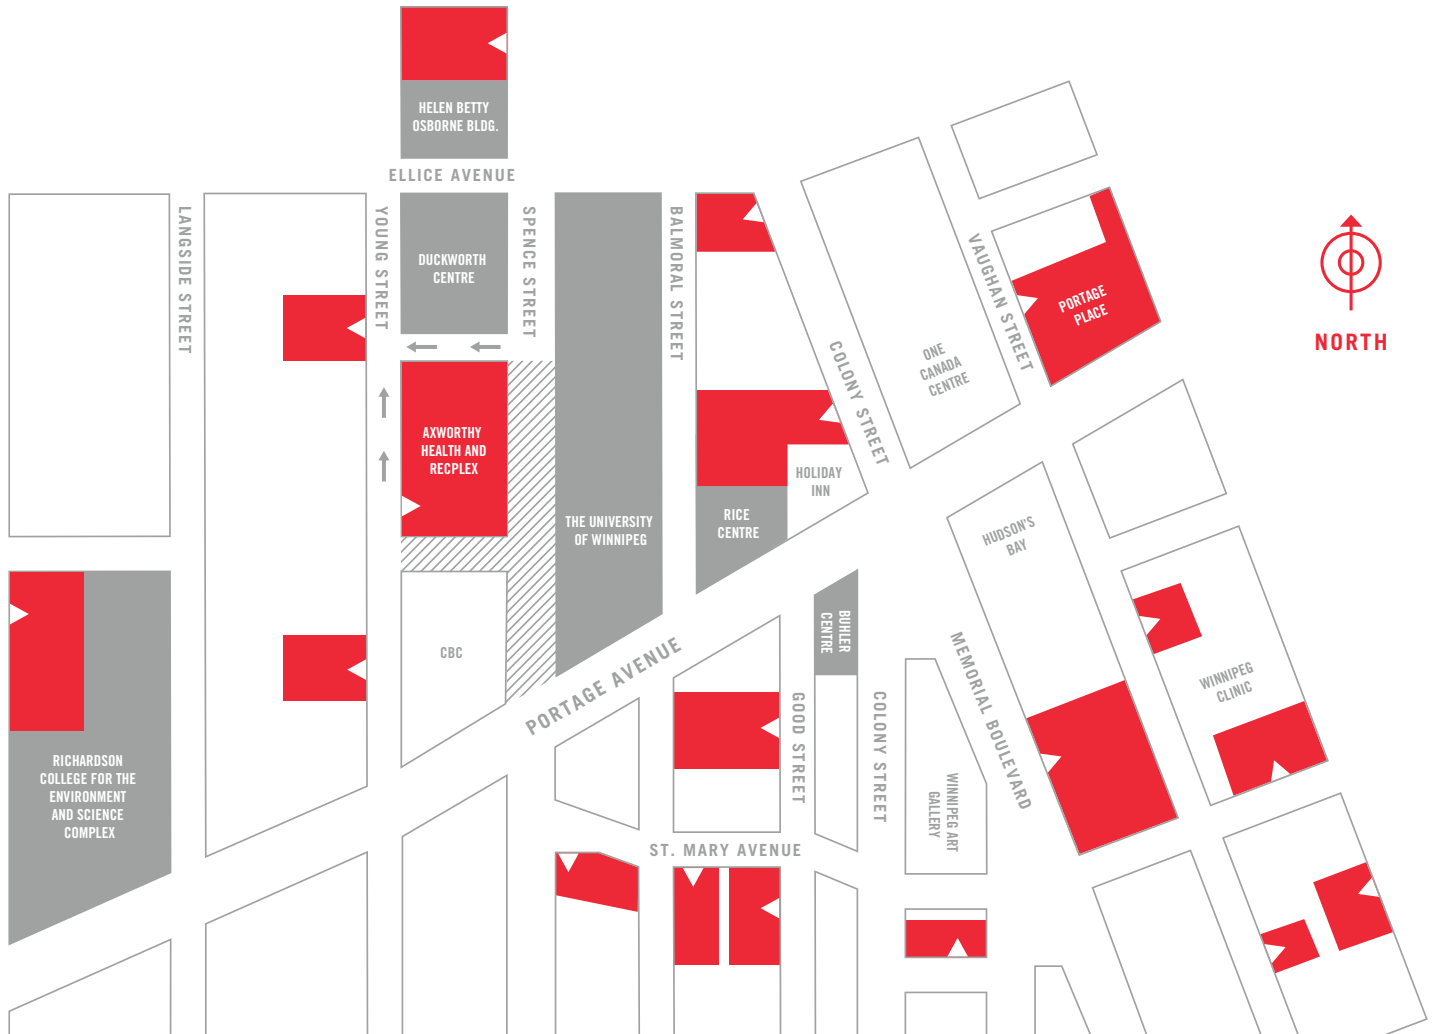

PARKING MAP

THE UNIVERSITY OF
WINNIPEG

- ONE WAY
- /// WALKING TRAFFIC ONLY
- PARKING LOT
- ▷ PARKING LOT ENTRANCE