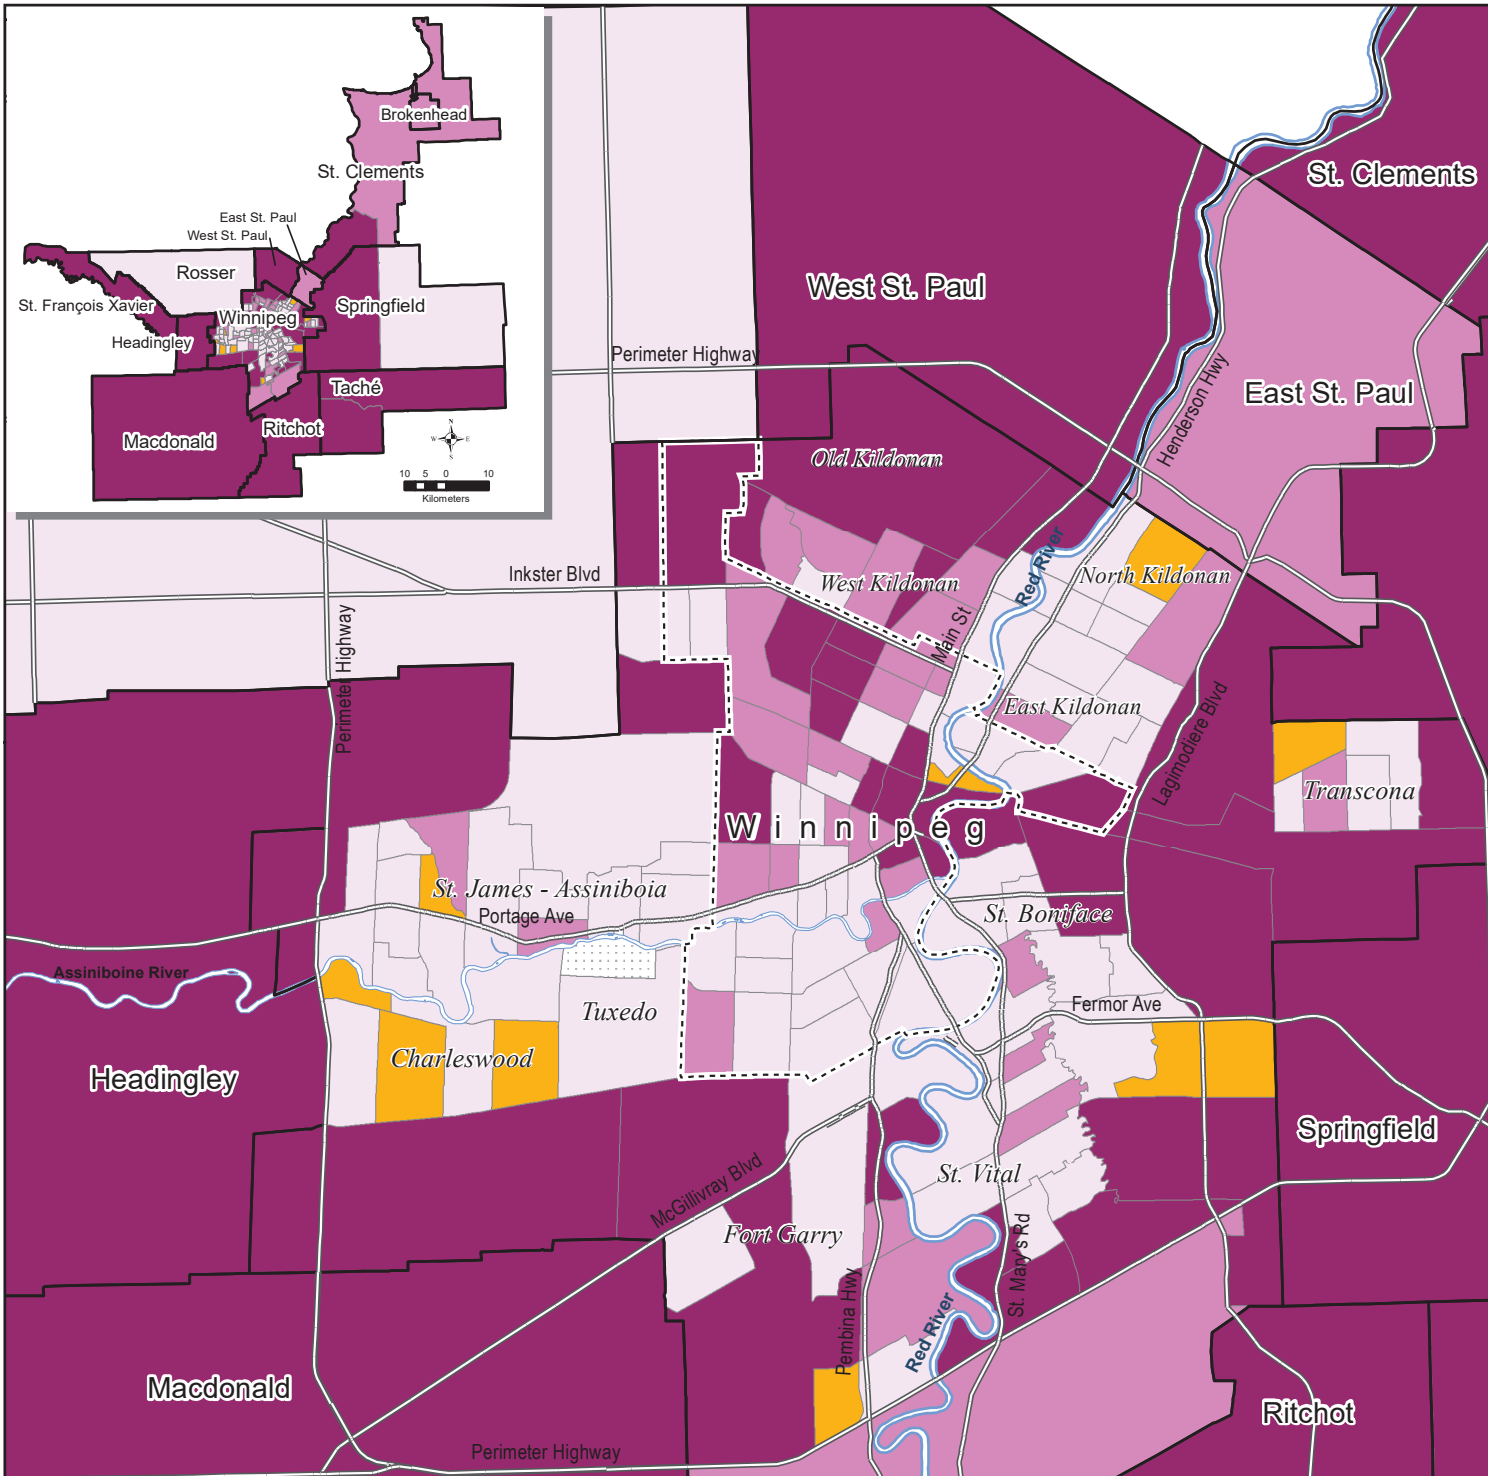

Population Change, Winnipeg Census Metropolitan Area, 2006–2016

Percentage Change in Census Tract Population, 2006–2016

- Increase of 10% or More (40 CTs, 24% of the CMA)
- Increase of 5% to 9.9% (33 CTs, 20% of the CMA)
- No Change or Less than 5% Change (86 CTs, 51% of CMA)
- Decrease of 5% or More (10 CTs, 6% of the CMA)

Change calculated for 2006 CT boundaries.

Winnipeg CMA Population
 2006 = 694,668
 2016 = 778,489
 Change = 12% Increase

- Municipalities (2006)
- Former City of Winnipeg (1971)
- Highways and Major Roads (2016)
- Major Rivers

Springfield Name of Municipality (2006)
Transcona Community Name (Former Municipality)

Source:
 Statistics Canada,
 Census 2006 and 2016