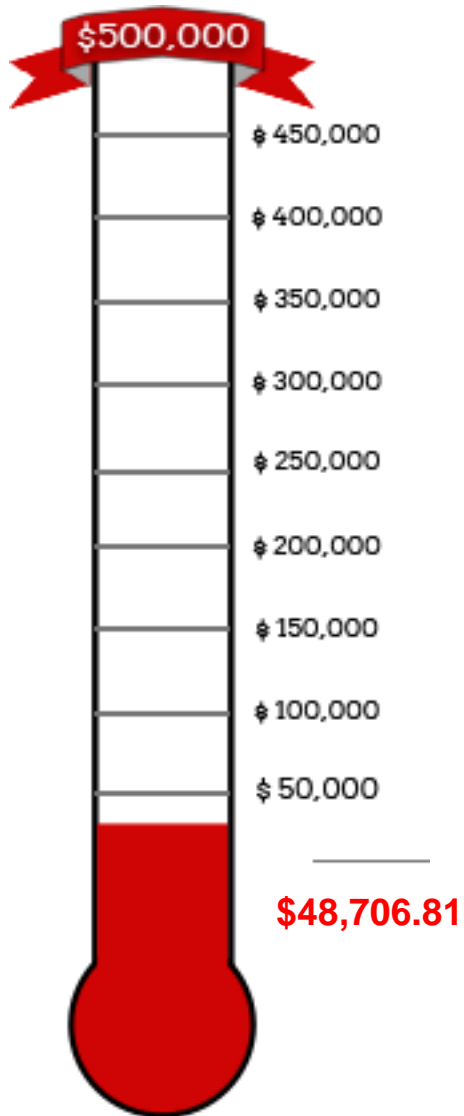

Carol Shields WRITER IN RESIDENCE

\$2,500 - \$9,999

Anonymous
Neil K. Besner
Carol J. Harvey
Catherine Rose Hunter
Sarah McKinnon
Elvira Warkenti

\$1,000 - \$2,499

Marjorie Anderson
Joan Clark
Anne Giardini
Charlotte Gray
Honor de Pencier
Deborah Schnitzer
Veralyn Rose Warkentin