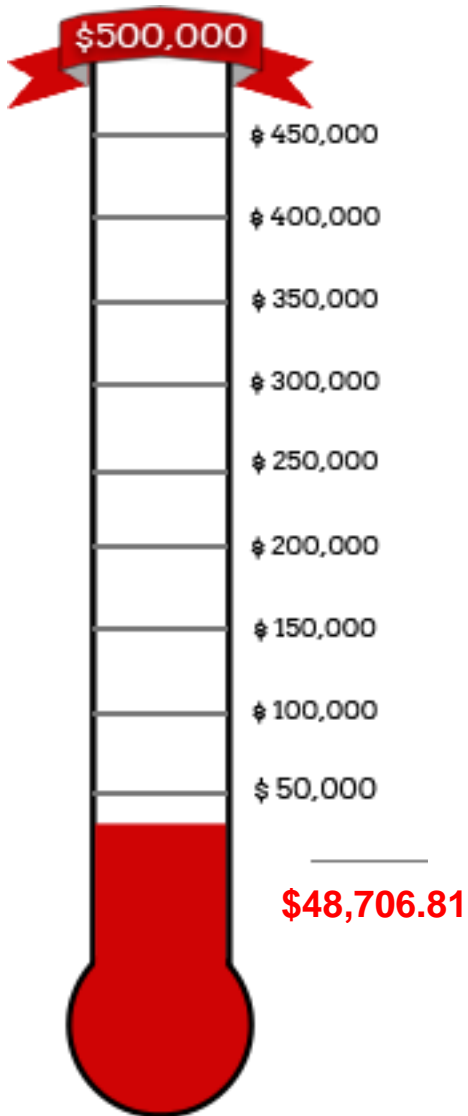

Carol Shields WRITER IN RESIDENCE

$1 - $499

Frances Gropp
Heidi Marie Harms
Robert Wayne Harris
Elizabeth Hay
Frank Hechter
Rosmarin Heidenreich
Eleanor Heidenreich
Charles Huband
Chanda May Hunnie
Amanda Mary Jacob
John and Betty-Jean Klassen
Laurie Eldith Lam
John Macpherson
Virginia Martin
Rosmarin Heidenreich
Eleanor Heidenreich
Charles Huband
Laina Hughes
Chanda May Hunnie
Amanda Mary Jacob
John and Betty-Jean Klassen
John Macpherson
Virginia Martin
Valerie McKinley
McNally Robinson Booksellers
Karen Christine Minish
Violet Anne Misurak
Marlene Neustaedter
Esther Katherine Nikkel

Darren Nodrick
Helen Norrie
Leigh Patterson
Matthew Joseph Poirier
Marjorie Poor
Lynn Popham
Vivian Rachlis
Rayna Rieger
Andrea Ridgedale
Dolores Rintoul
Wendy J. Roy
Arnold Saper
Nicola Schaefer
Frank Nicholas Schoen
Renate Schulz
Darcia Senft
Mary Lou Shadle
Catherine Shields
Robert John Skene
June Carolyn Slobodian
Steven Ross Smith
Barbara Sparling
Doris A. Standing
Linda Ann Stannard
Nora Stovel
Justin Swandel
Margaret Lisa Sweatman
Andris Taskans
Kathleen Teillet

Eleanor Glenne Thompson
AnnaMaria Toppazzini
Mylene Upjohn
John Van Rys
Kathleen Venema
Douglas Vipond
Eleanor Wachtel
Mary Ann Walsh
Jane Warner
Mindy Werner
Jenny Wills
W. Scott Wright
Jeremy Michael Wyatt