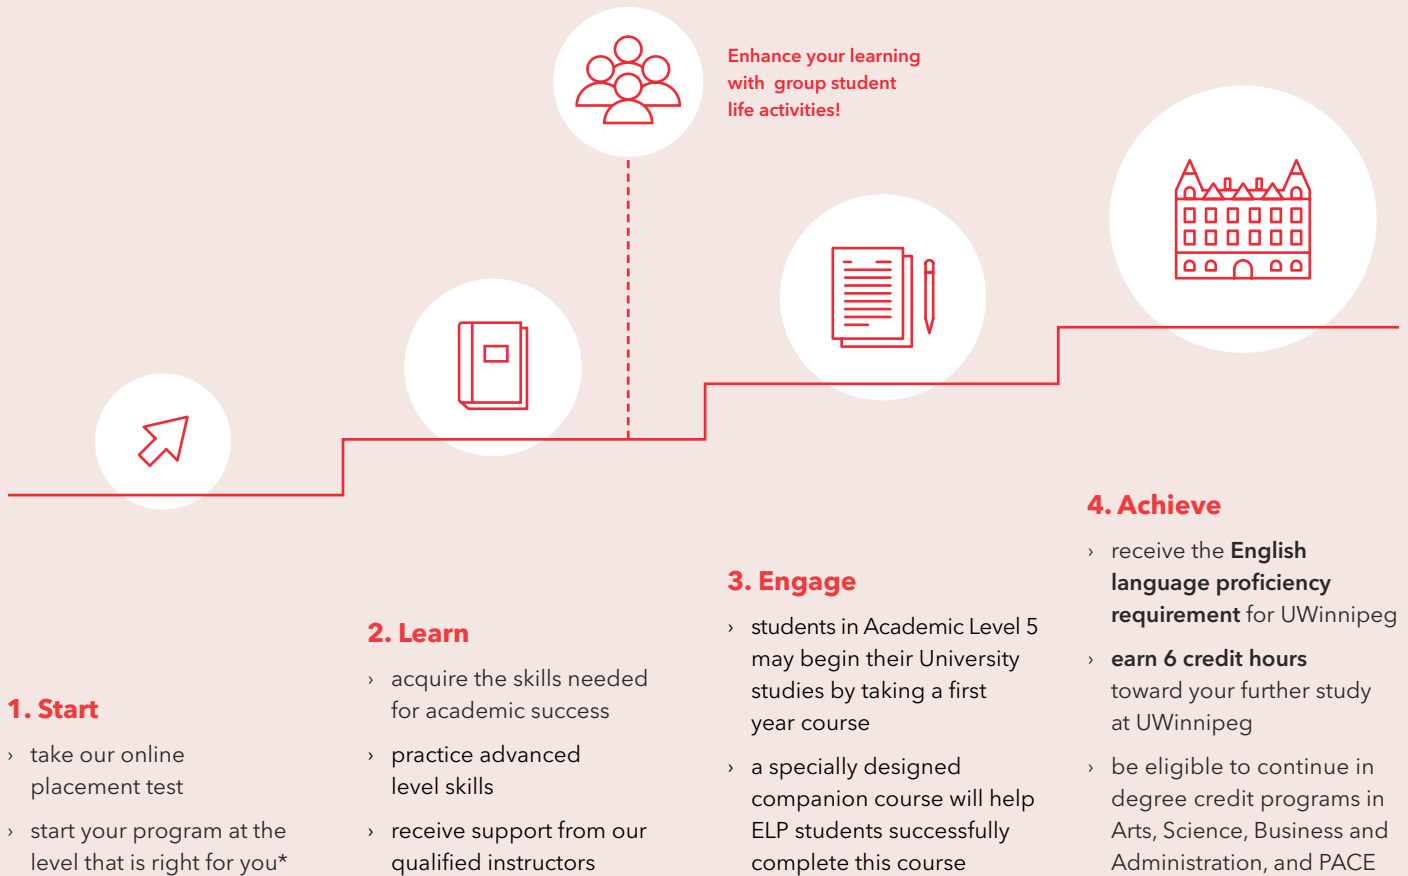

Pathway Program

This stream of the 14 Week Program prepares students for academic studies at English language institutions by developing the skills students require to be successful in an academic environment.

Your Pathway to UWinnipeg

*the typical length of each level is one term