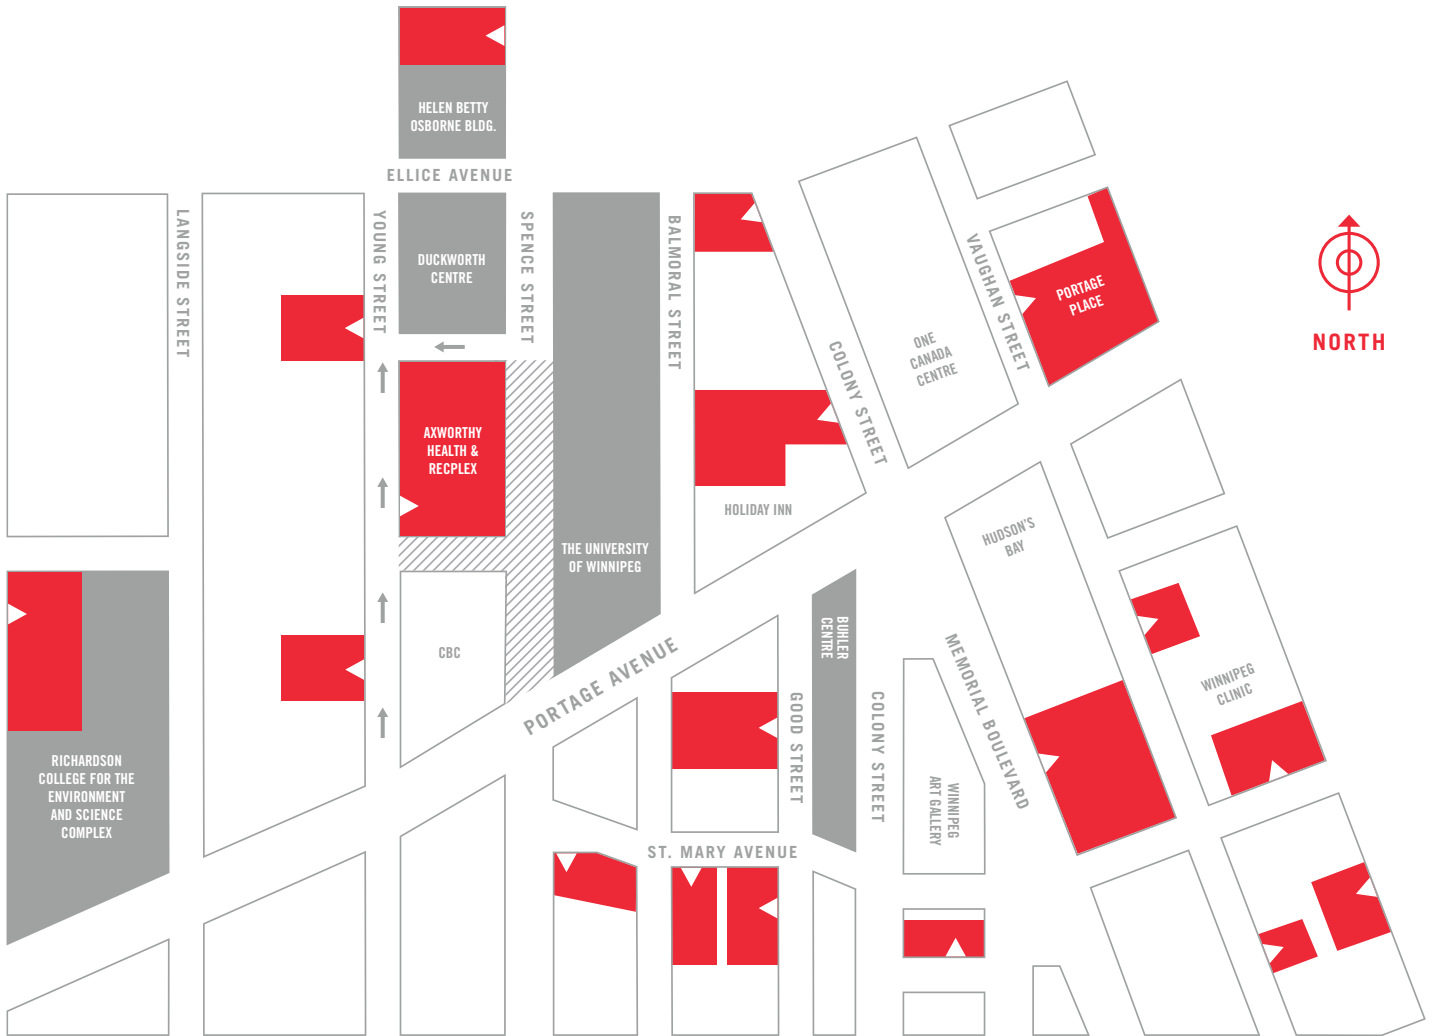

PARKING MAP

THE UNIVERSITY OF
WINNIPEG

- ONE WAY
- //// WALKING TRAFFIC ONLY
- PARKING LOT
- ▷ PARKING LOT ENTRANCE