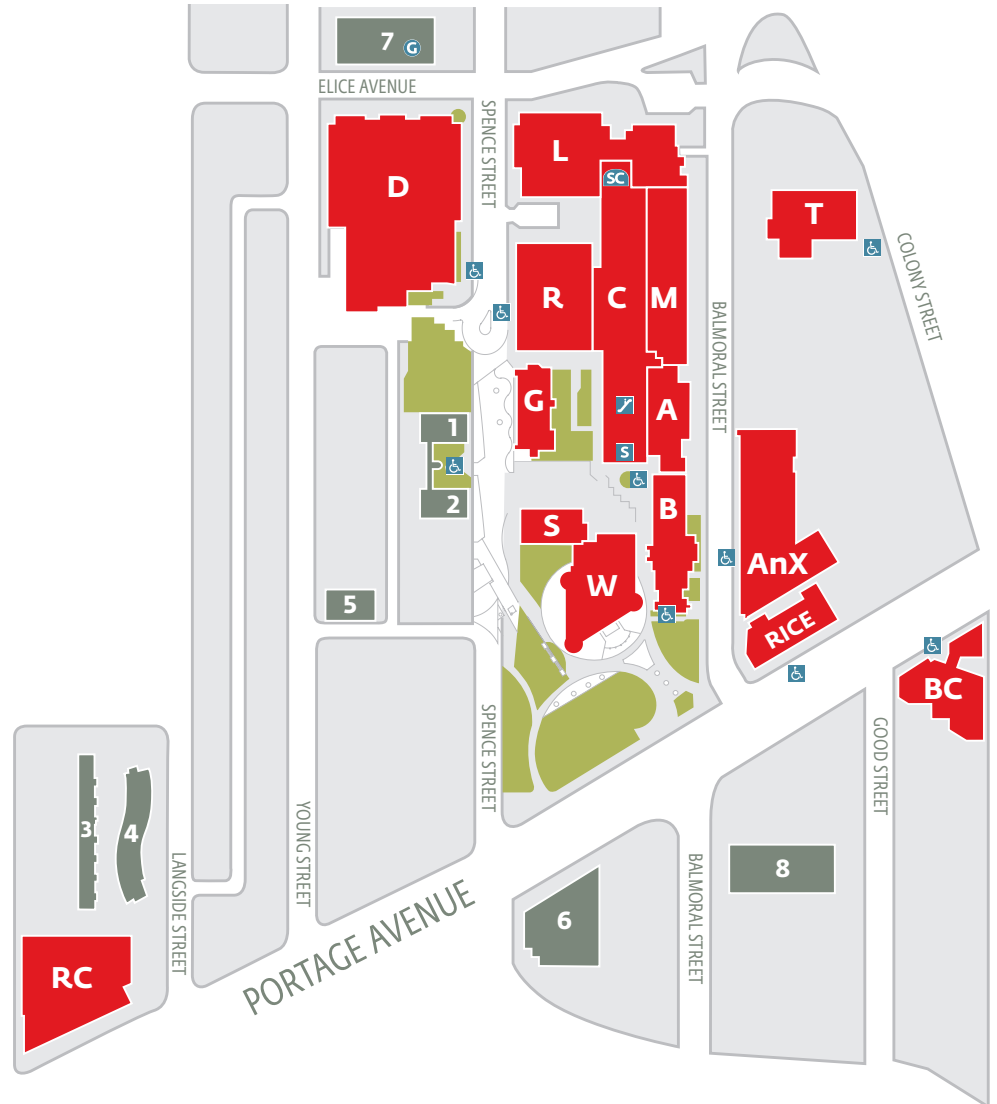

Campus Map

- C Centennial Hall**
Student Central 204.779.UWIN
Info Booth
Security Office / Information / Lost & Found
Library
The Malecon (Diversity Foods Cafeteria)
Faculty of Arts
Global College
STUDENT SERVICES CENTENNIAL HUB
Academic Advising
Admissions
Adult Learner Services
Awards & Financial Aid
Registration
- A Ashdown Hall**
STUDENT SERVICES ASHDOWN HUB
Career Services
Counselling Services
Disability Services & Resource Centre
Student Recruitment & Institutional Relations
- L Lockhart Hall**
Aboriginal Student Services
Café Bohdi
- M Manitoba Hall**
- G Graham Hall**
Faculty of Education
Free Tutoring Centre
- R Riddell Hall**
Pangea's Kitchen
(Diversity Foods Cafeteria)
Health Plan Desk
UWSA Offices
Petrified Sole Used Bookstore
Bulman Student Centre
- B Bryce Hall**
Faculty of Theology
- AnX The AnX**
Bookstore
Garbonzo's Pizza Pub
Clinic
- RC The Richardson College for the Environment & Science Complex**
Faculty of Science
Institute of Urban Studies
- BC The Buhler Centre**
Faculty of Business & Economics
Division of Continuing Education
- D The Duckworth Centre**
Bill Wedlake Fitness Centre
Faculty of Kinesiology (New in 2012)
Athletic Therapy Centre
- T Asper Centre for Theatre & Film**
- RICE Rice Building**
English Language Program (ELP)
- W Wesley Hall**
The Collegiate
Convocation hall
- S Sparling Hall**

SC Student Central
 S Security
 Escalators
 Wheelchair Accessible
 G Global Welcome Centre

This map has been optimized to highlight areas of interest to prospective students. For a full campus map with greater detail visit: www.uwinnipeg.ca

- | | |
|---|---|
| 1 Klinik Student Health Services | 5 International Student Office |
| 2 Housing & Student Life Office | 6 Menno Simons College (MS) |
| 3 Daycare | 7 Wiichiwaakanak Learning Centre/Global Welcome Centre |
| 4 McFeetors Hall Student Residence | 8 311 Balmoral Street |