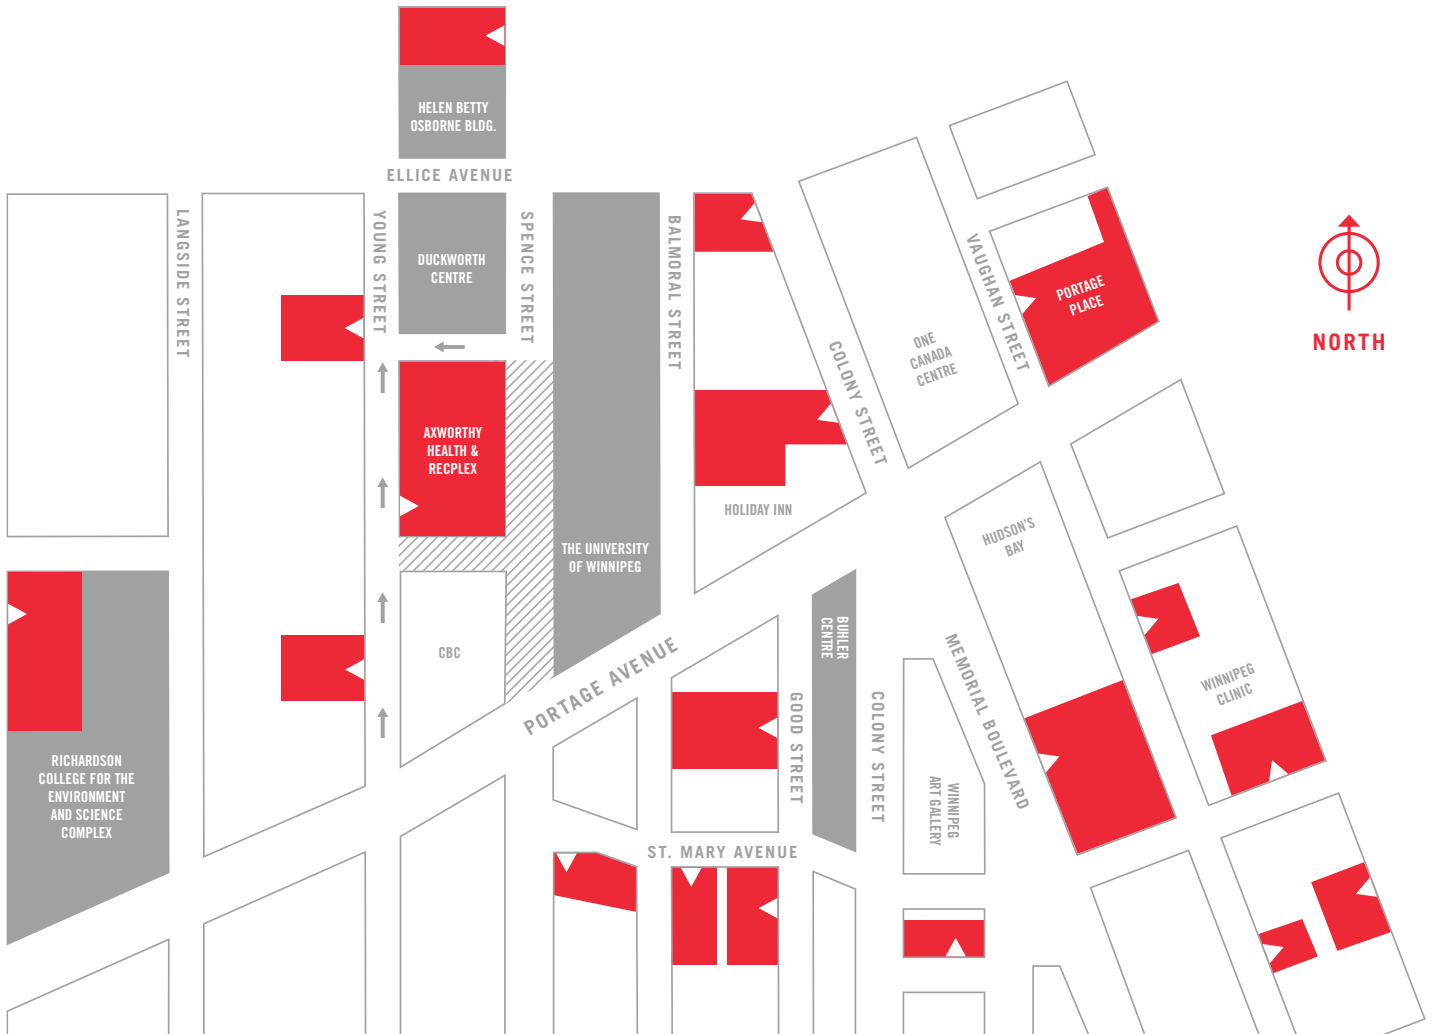

PARKING MAP

THE UNIVERSITY OF
WINNIPEG

- ONE WAY
- //// WALKING TRAFFIC ONLY
- PARKING LOT
- ▷ PARKING LOT ENTRANCE