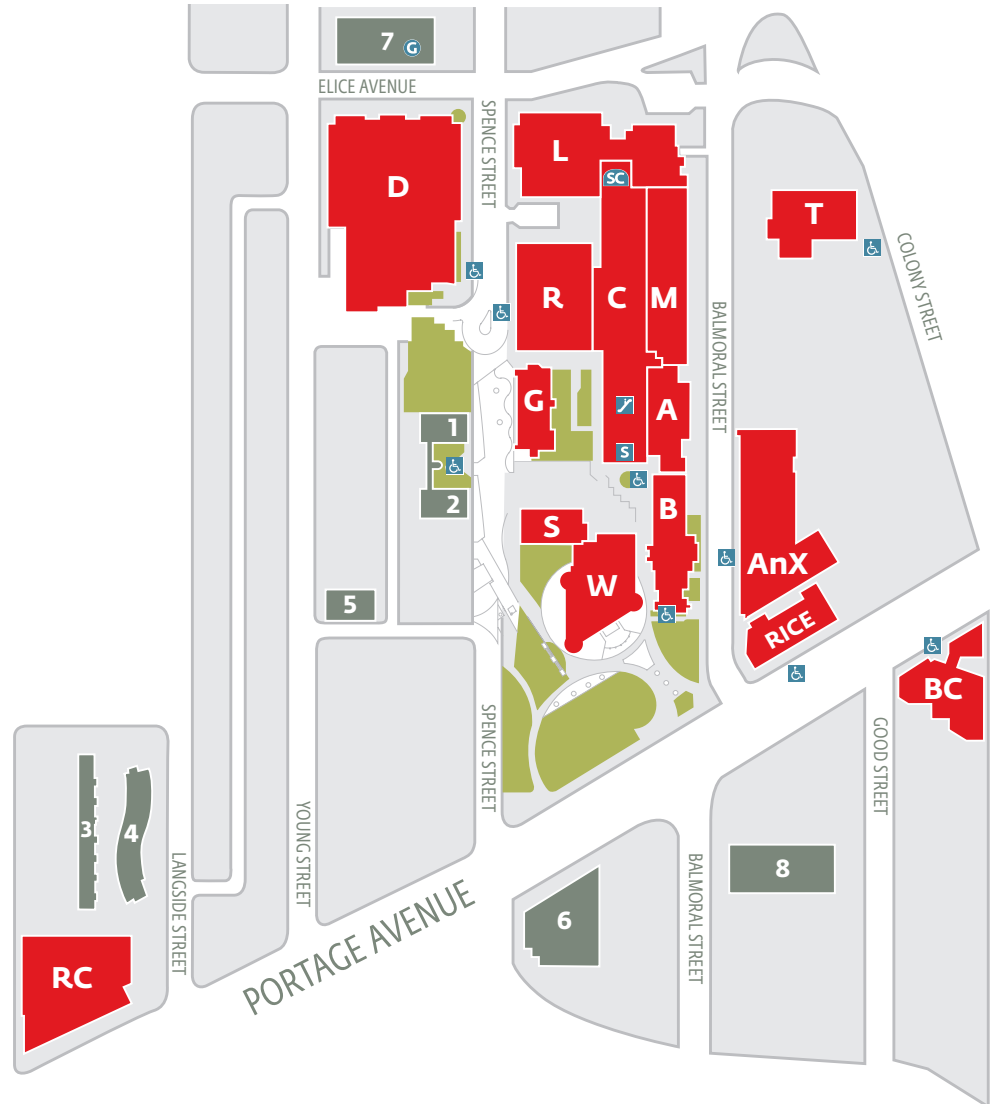

Campus Map

- C Centennial Hall**
Student Central 204.779.UWIN
Info Booth
Security Office / Information / Lost & Found
Library
The Malecon (Diversity Foods Cafeteria)
Faculty of Arts
Global College
STUDENT SERVICES CENTENNIAL HUB
Academic Advising
Admissions
Adult Learner Services
Awards & Financial Aid
Registration
- A Ashdown Hall**
STUDENT SERVICES ASHDOWN HUB
Career Services
Counselling Services
Disability Services & Resource Centre
Student Recruitment & Institutional Relations
- L Lockhart Hall**
Aboriginal Student Services
Café Bohdi
- M Manitoba Hall**
- G Graham Hall**
Faculty of Education
Free Tutoring Centre
- R Riddell Hall**
Pangea's Kitchen
(Diversity Foods Cafeteria)
Health Plan Desk
UWSA Offices
Petrified Sole Used Bookstore
Bulman Student Centre
- B Bryce Hall**
Faculty of Theology
- AnX The AnX**
Bookstore
Garbonzo's Pizza Pub
Clinic
- RC The Richardson College for the Environment & Science Complex**
Faculty of Science
Institute of Urban Studies
- BC The Buhler Centre**
Faculty of Business & Economics
Division of Continuing Education
- D The Duckworth Centre**
Bill Wedlake Fitness Centre
Faculty of Kinesiology (New in 2012)
Athletic Therapy Centre
- T Asper Centre for Theatre & Film**
- RICE Rice Building**
English Language Program (ELP)
- W Wesley Hall**
The Collegiate
Convocation hall
- S Sparling Hall**

SC Student Central
 S Security
 Escalators
 Wheelchair Accessible
 G Global Welcome Centre

This map has been optimized to highlight areas of interest to prospective students. For a full campus map with greater detail visit: www.uwinnipeg.ca

- | | |
|---|---|
| 1 Klinik Student Health Services | 5 International Student Services & Study Abroad |
| 2 Housing & Student Life Office | 6 Menno Simons College (MS) |
| 3 Daycare | 7 Wiichiwaakanak Learning Centre/Global Welcome Centre |
| 4 McFeetors Hall Student Residence | 8 311 Balmoral Street |